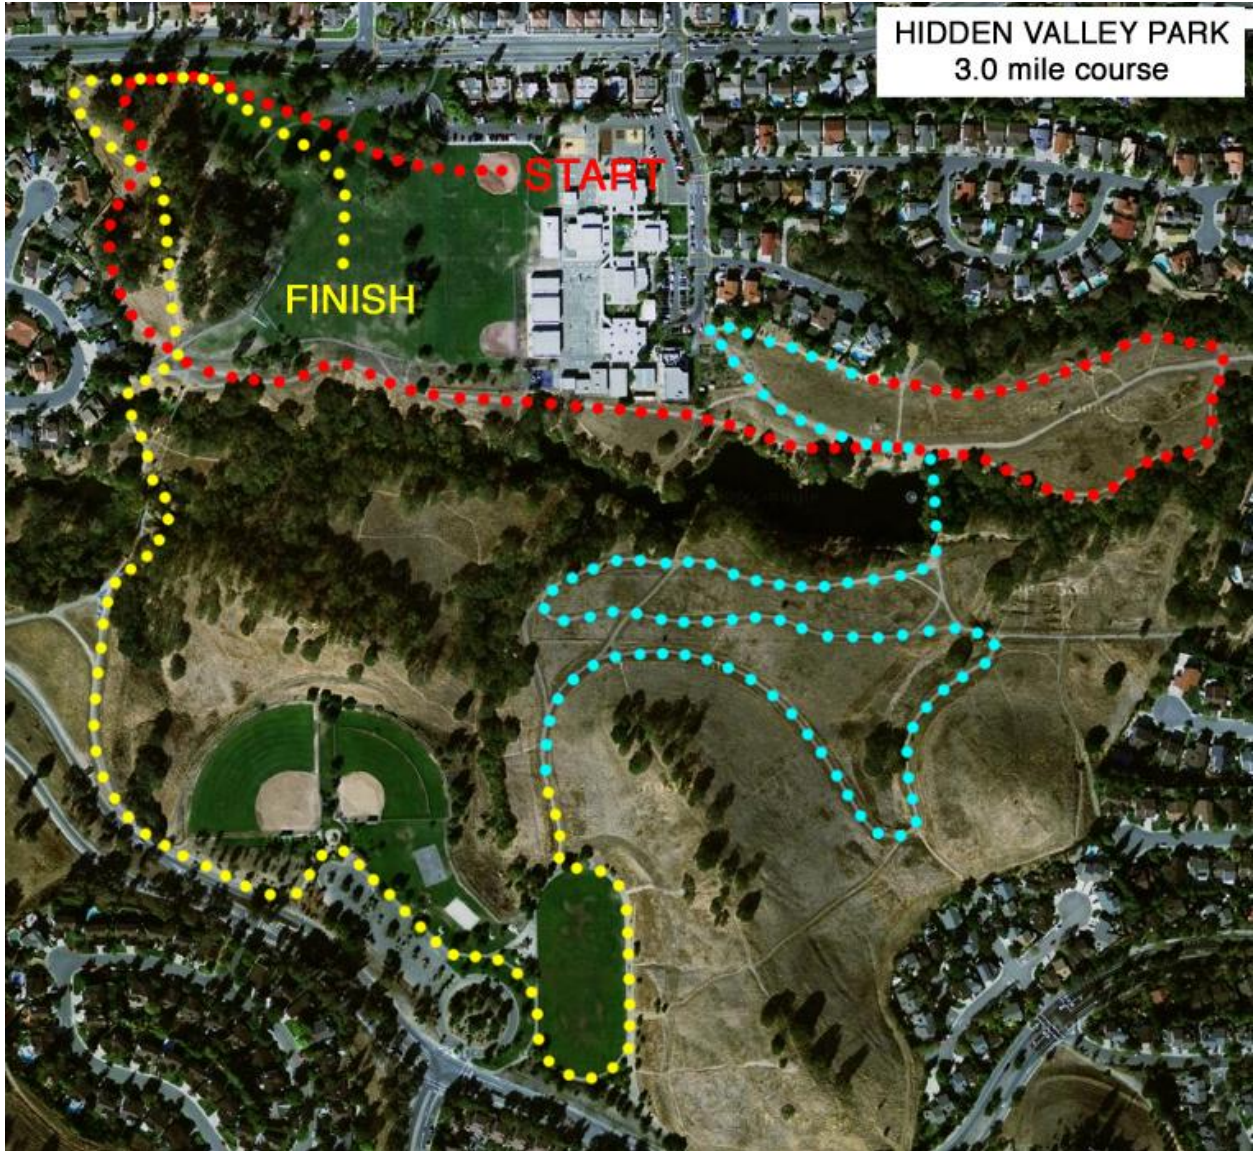

HIDDEN VALLEY PARK  
3.0 mile course

START

FINISH