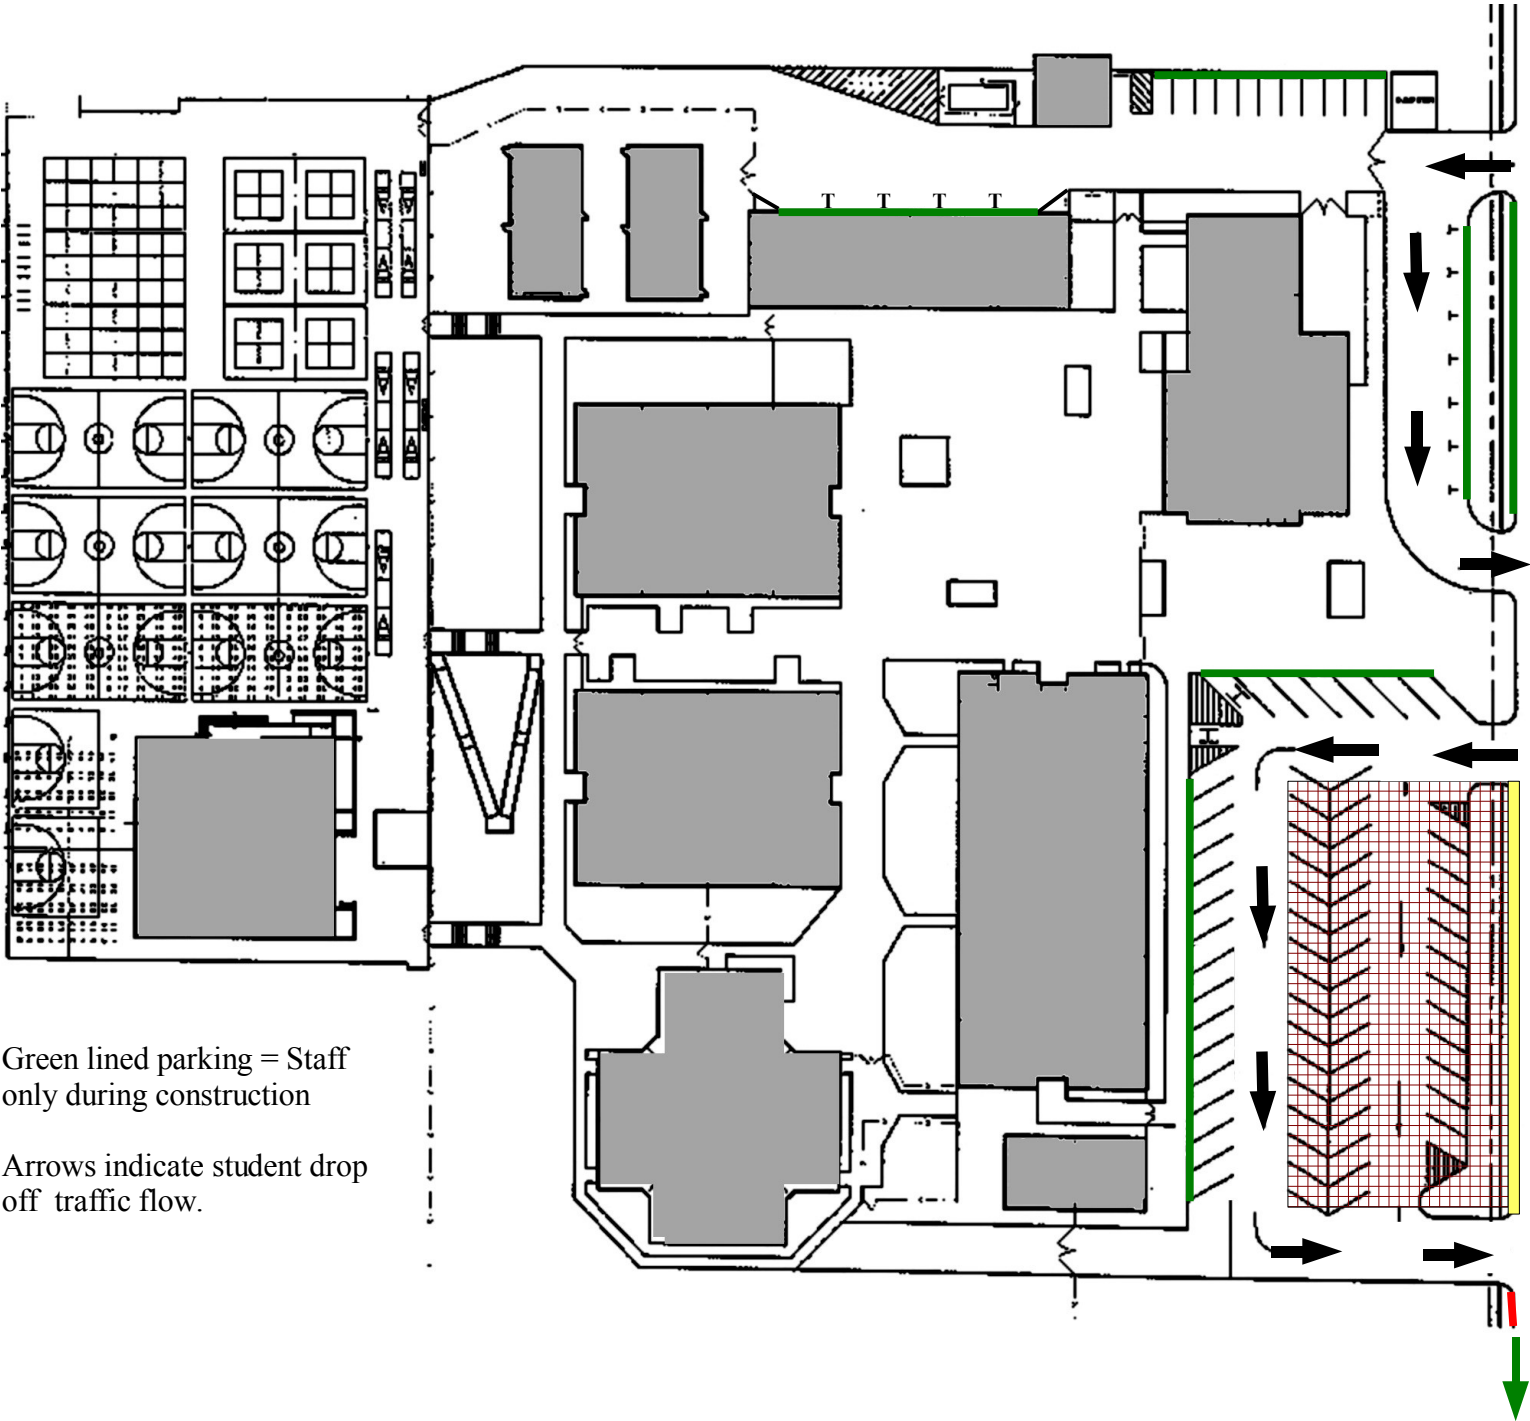

Pine Hollow Middle School Construction Traffic

Green lined parking = Staff only during construction

Arrows indicate student drop off traffic flow.